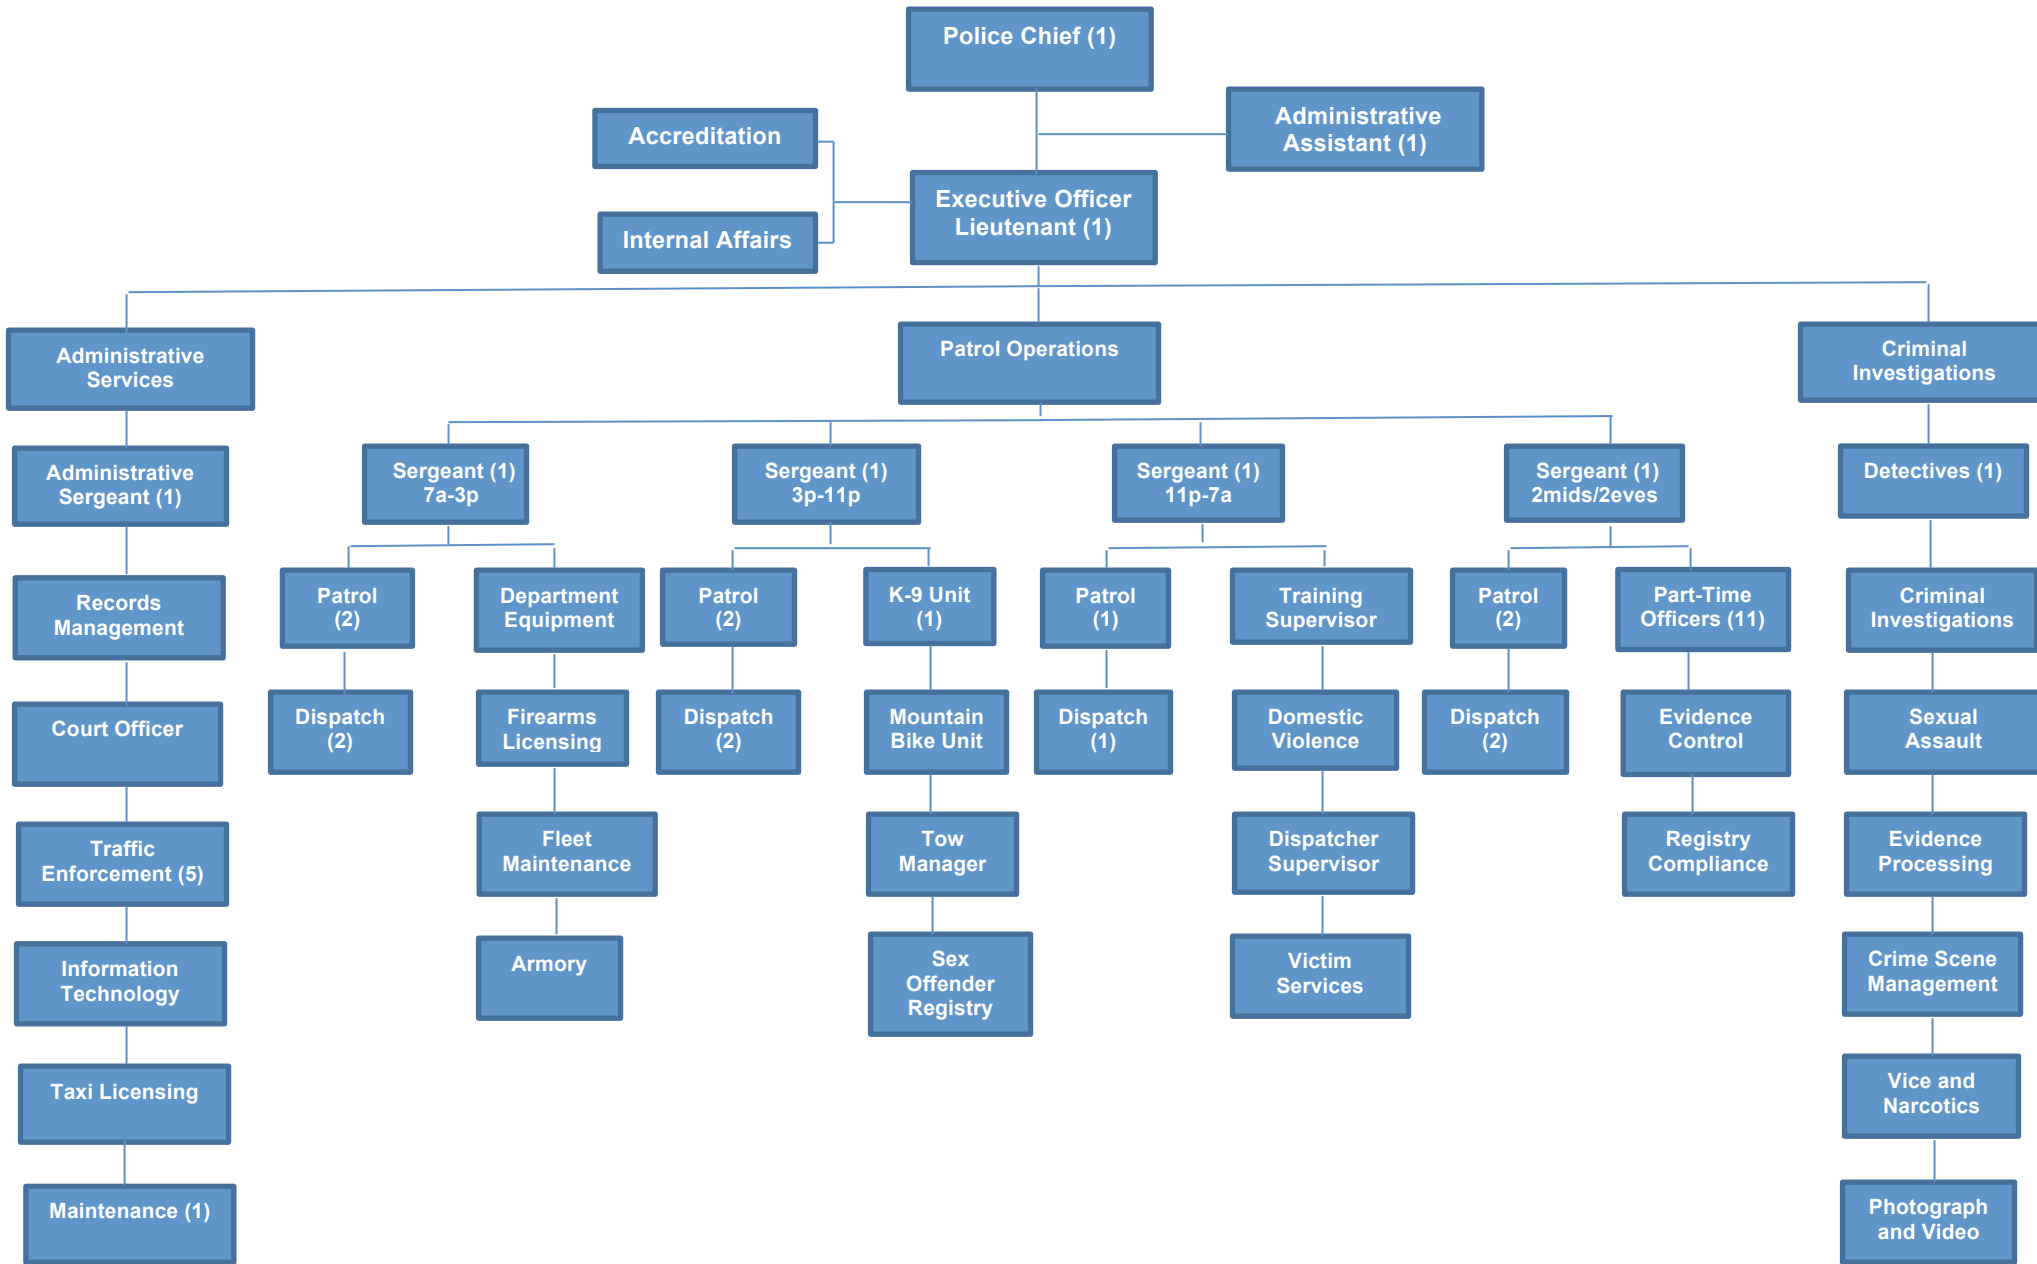

Salisbury Police Department

Revised November 06, 2017